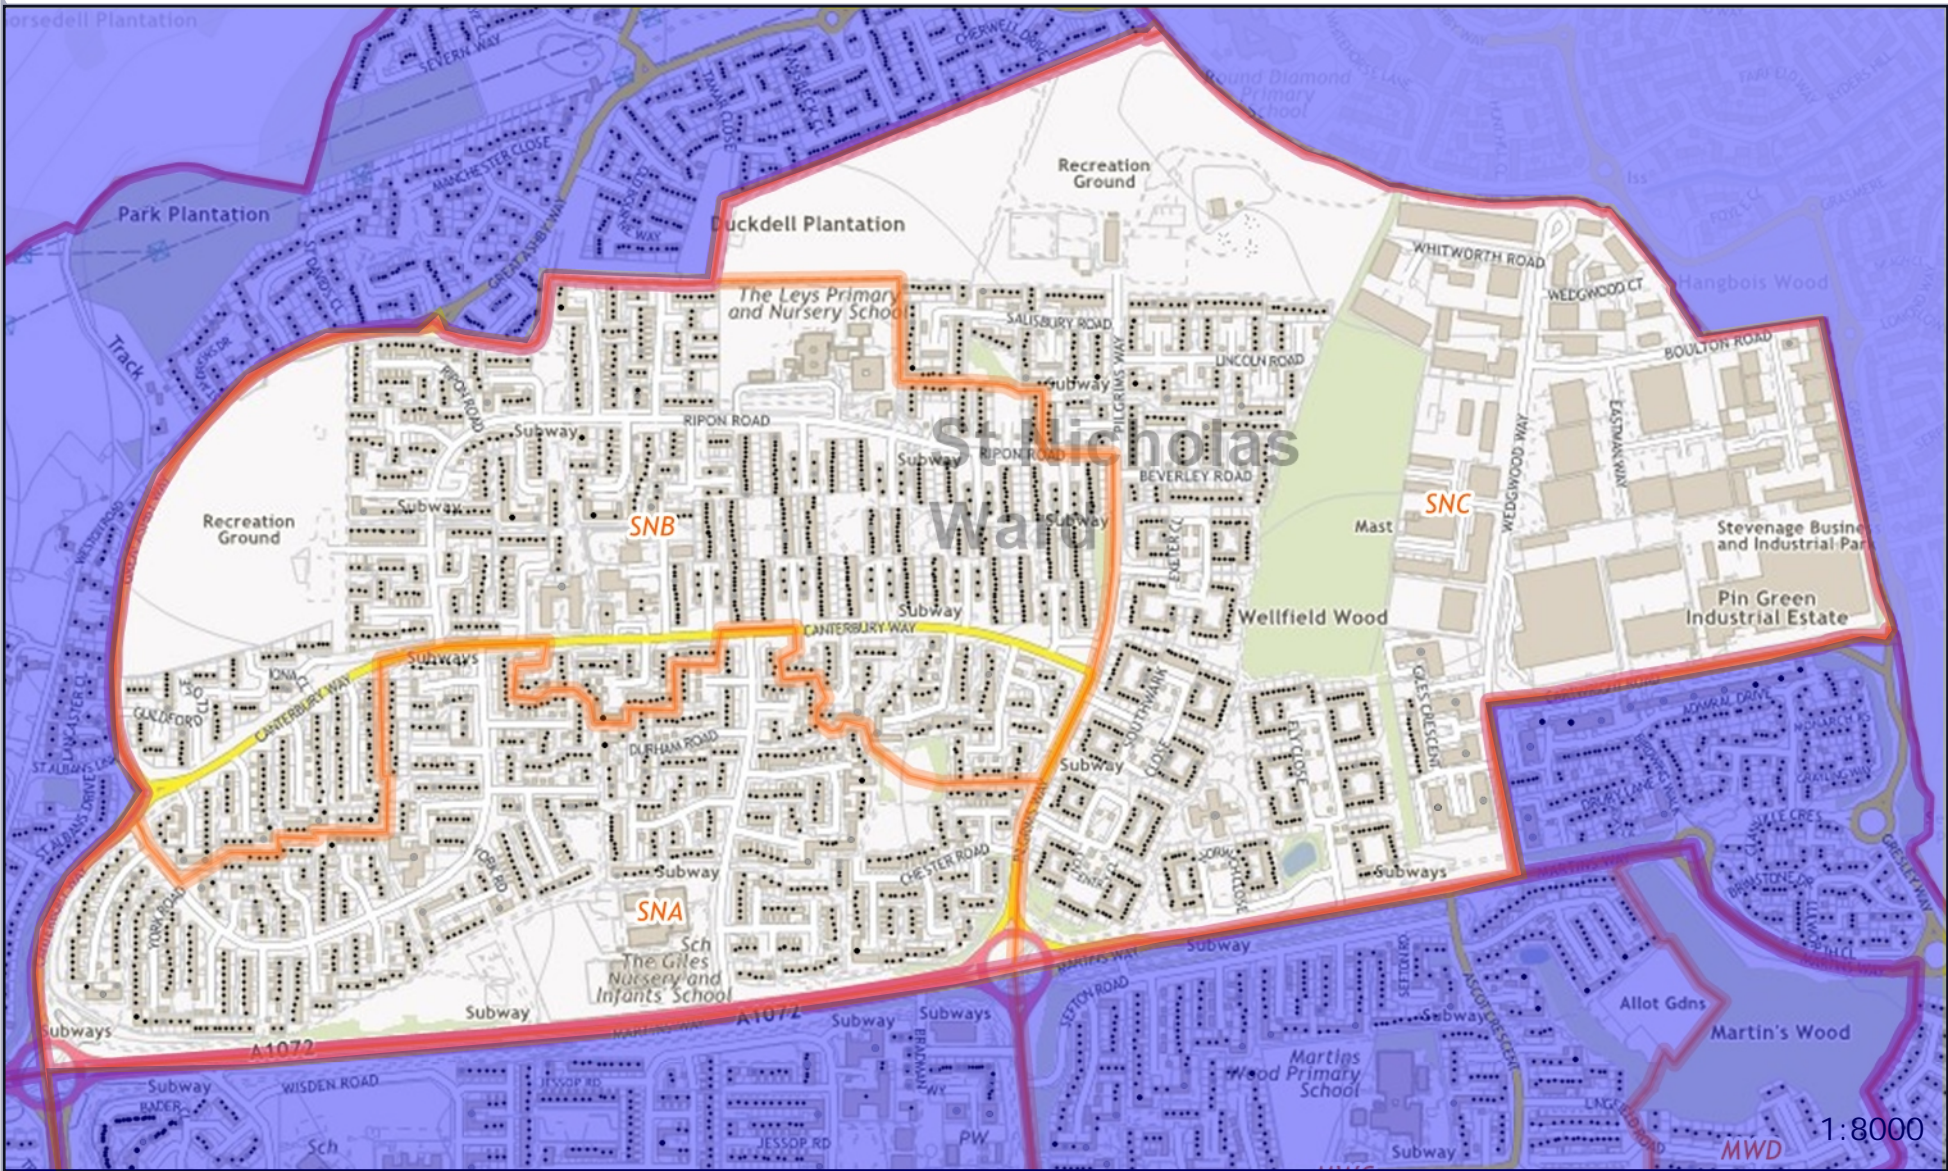

Stevenage Constituency - St Nicholas Borough Ward

Polling District and Places Review 2023 -
The Polling District designatory letters are referenced in the relevant area. The boundaries are shown edged in orange.