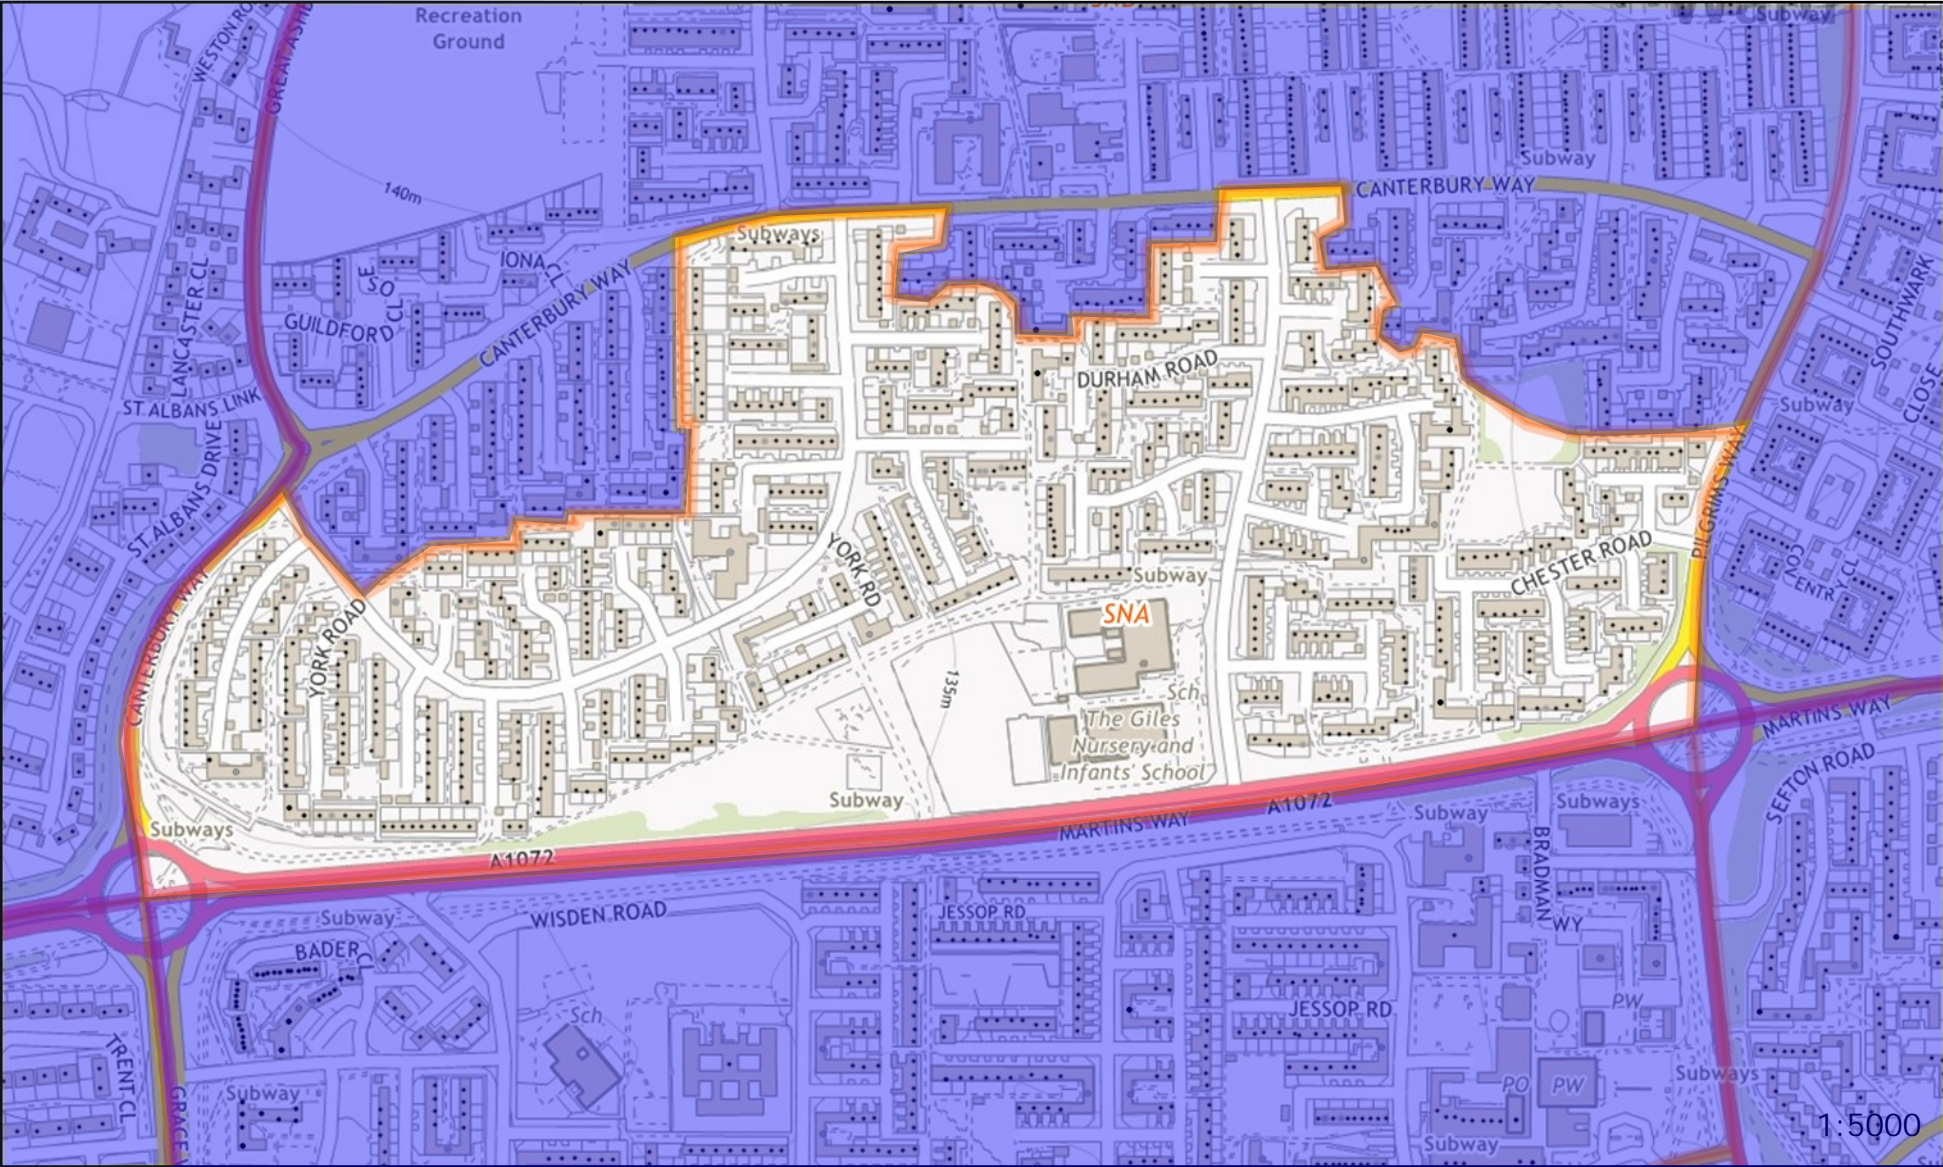

Polling District SNA - St Nicholas Borough Ward

Polling Place: St Nicholas Community Centre, 59 Canterbury Way, SG1 4LJ (within Polling District SNB)