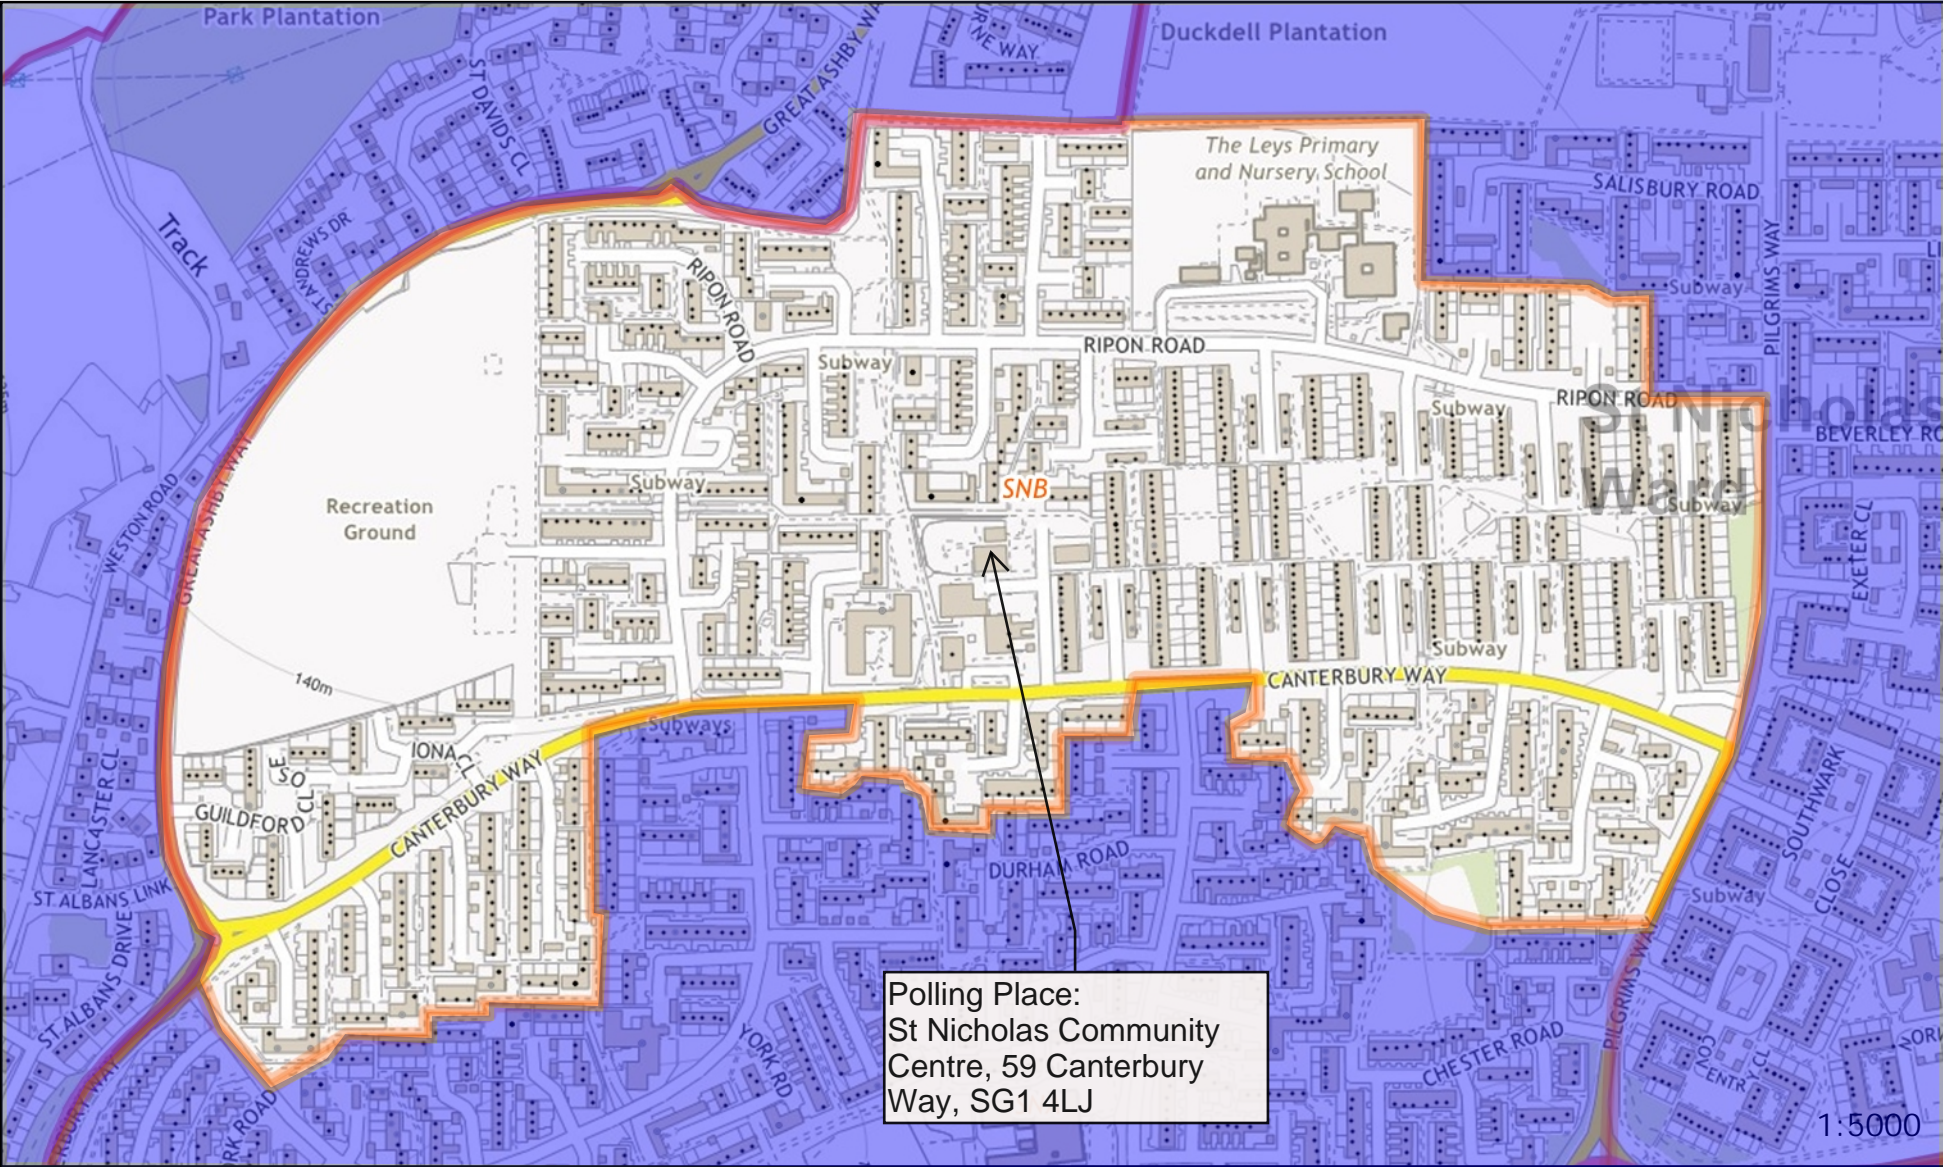

Polling District SNB - St Nicholas Borough Ward